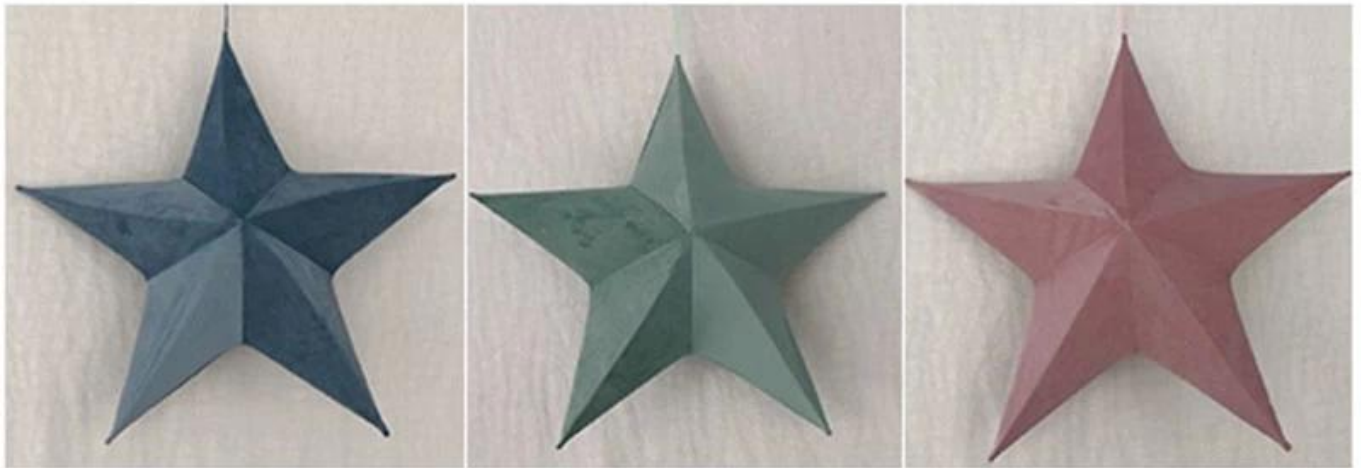

Different Colors And Sizes Show

40/65/80/110/135/150cm or custom

Product Information

Our stars are made of high-quality metal and are available in a variety of colors and sizes. They are perfect for home decor, parties, and events. We offer custom sizes and colors to meet your needs. Contact us for more information.