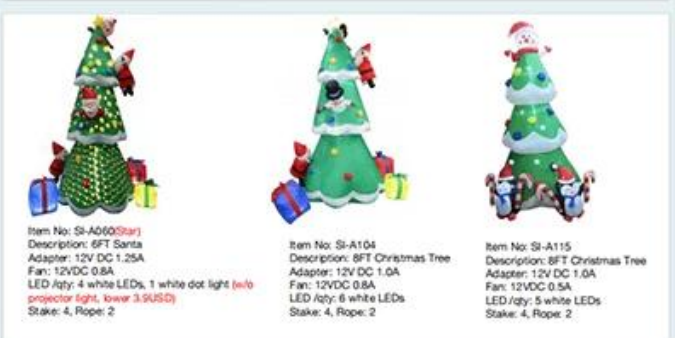

Item No:SI-B104
Description:12FT Purple Spider
Adapter:12V DC1.0A
Fan:12VDC 0.8A
LED /qty:1 white LED
Stake:4 Rope:2