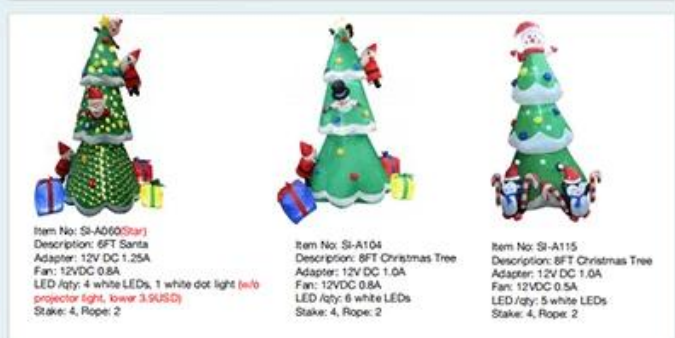

Item No: SI-A104
Description: 8FT Christmas Tree
Adapter: 12V DC 1.0A
Fan: 12VDC 0.8A
LED /qty: 6 white LEDs
Stake: 4, Rope: 2

Item No: SI-A115
Description: 8FT Christmas Tree
Adapter: 12V DC 1.0A
Fan: 12VDC 0.5A
LED /qty: 5 white LEDs
Stake: 4, Rope: 2