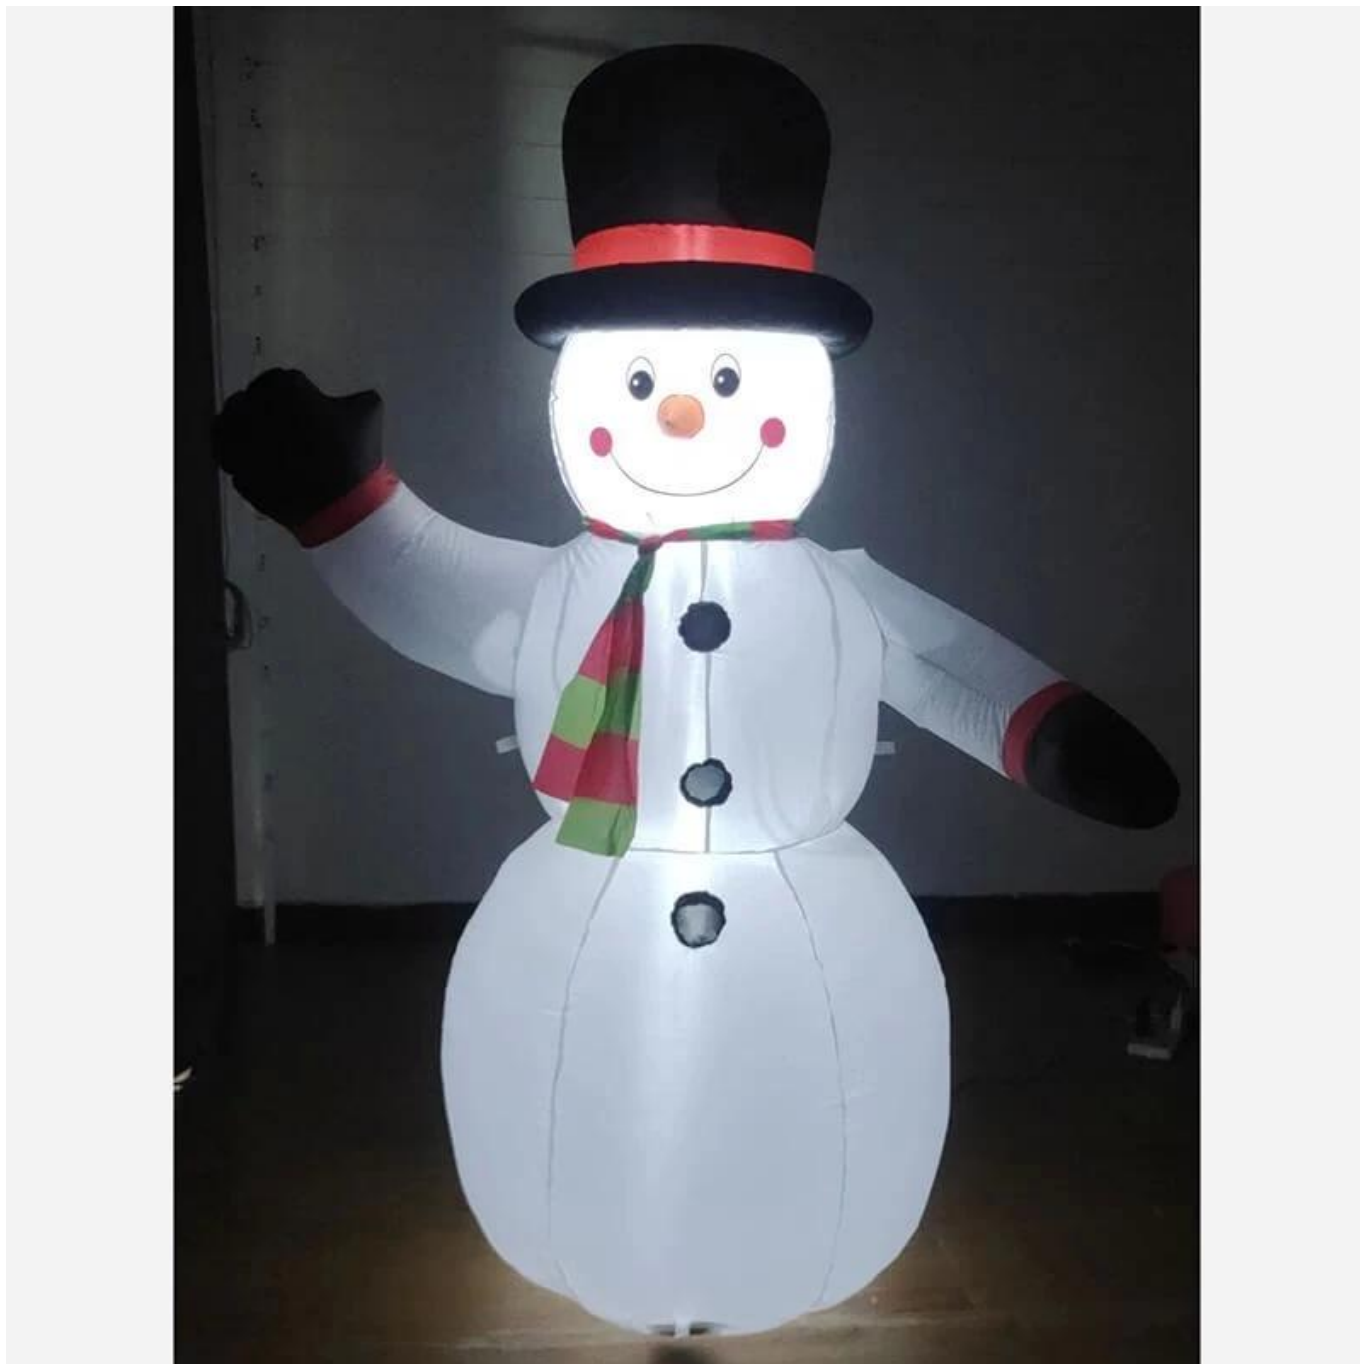

LED

210T

IP44

6FT Snowman
Adapter: 12V DC1.0A
Fan: 12VDC 0.8A
LED /qty: 3 white LEDs
Stake: 4, Rope: 2

□□□□□□□□□□“□□”□

Item No:SI-B107
Description:4FT Spider
Adapter:12V DC0.6A
Fan:12VDC 0.5A
LED /qty:1 white LED & Multi moving projector light(without projector light,lower 1.56USD)
Stake:4 Rope:2

Item No:SI-B105
Description:6FT Spider
Adapter:12V DC0.6A
Fan:12VDC 0.5A
LED /qty: 1 white LED & Multi moving projector light(without projector light,lower 1.56USD)
Stake:4 Rope:2

Item No:SI-B102
Description:12FT Spider
Adapter:12V DC1.0A
Fan:12VDC 0.8A
LED /qty:1 white LED & Multi moving projector light(without projector light,lower 1.56USD)
Stake:4 Rope:2

Item No:SI-B087
Description:6FT Pumpkin
Adapter:12V DC 1.0A
Fan:12V DC 0.8A
LED /qty:2LEDs
Stakes:4 Ropes:2

Item No: SI-A113
Description: 7FT Christmas Tree
Adapter: 12V DC 1.0A
Fan: 12VDC 0.8A
LED /qty: 7 white LEDs
Stake: 4, Rope: 2

Item No: SI-A111
Description: 7.7FT Christmas Tree
Adapter: 12V DC 1.0A
Fan: 12VDC 0.8A
LED /qty: 4 white LEDs
Stake: 4, Rope: 2

Item No: SI-A102
Description: 8FT Christmas Tree
Adapter: 12V DC 1.0A
Fan: 12VDC 0.8A
LED /qty: 6 white LEDs
Stake: 4, Rope: 2