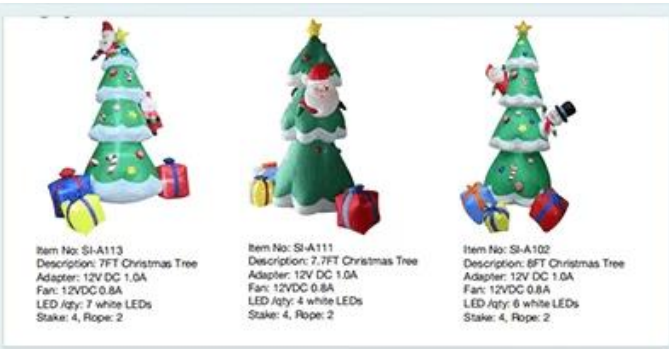

Item No:SI-B104
 Description:12FT Purple Spider
 Adapter:12V DC1.0A
 Fan:12VDC 0.8A
 LED /qty:1 white LED
 Stake:4 Rope:2

Item No:SI-B071
 Description:4FT Pumpkin
 Adapter:12V DC0.6A
 Fan:12V DC 0.5A
 LED /qty:3LEDs
 Stakes:4 Ropes:2

Item No:SI-B087
 Description:6FT Pumpkin
 Adapter:12V DC 1.0A
 Fan:12V DC 0.8A
 LED /qty:2LEDs
 Stakes:4 Ropes:2

Item No: SI-A001-**RGB dot**
Description: 5FT Snowman
Adapter: 12V DC1.0A
Fan: 12VDC 0.8A
LED Qty: 2pc white light, 1pc moving RGB dot w/ro projector light, lower 1.56USD
Stake: 4, Rope: 2