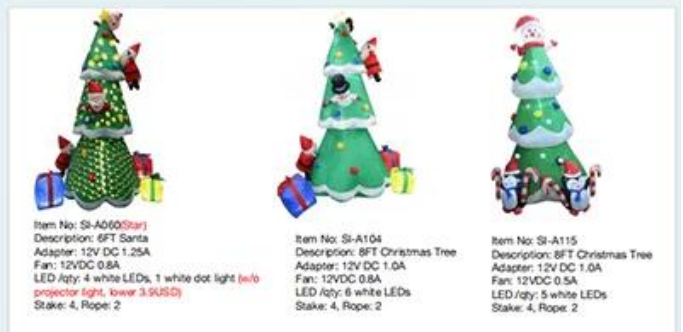

Item No:SI-B104
Description:12FT Purple Spider
Adapter:12V DC1.0A
Fan:12VDC 0.8A
LED /qty:1 white LED
Stake:4 Rope:2