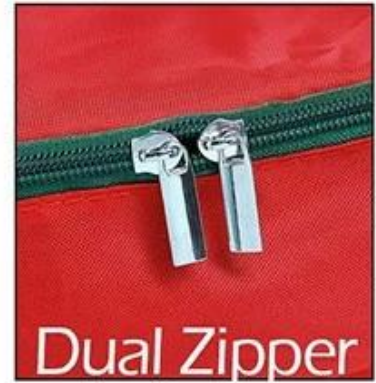

[Alibaba link](#) Christmas Storage bag

Card Slot
To Name Contents

Handles
For Easy Carrying

Dual Zipper
Durable Design

Fits up to 7.5" tree

WATERPROOF AND DURABLE

Woven polyester fabric and special waterproof and laminated resistant backing

EASY LOADING

Large zippered top opening for easy loading and unloading.

DOUBLE-STITCHED

Bound seams for added strength and high-density stitching throughout the

>>> ABOUT US

Sen Masine Christmas Arts(Shenzhen)Co., Ltd