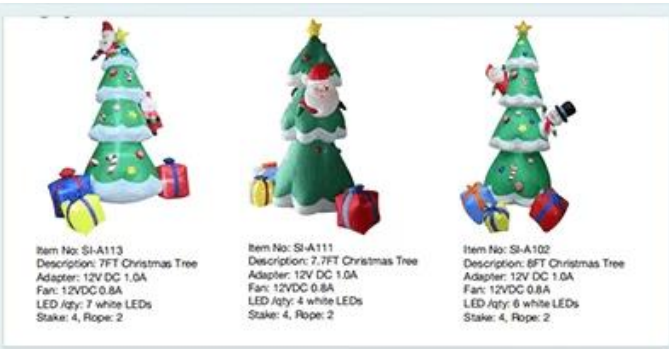

Item No:SI-B071
Description:4FT Pumpkin
Adapter:12V DC0.6A
Fan:12V DC 0.5A
LED /qty:3LEDs
Stakes:4 Ropes:2

Item No:SI-B085
Description:6FT Pumpkin
Adapter:12V DC 1.0A
Fan:12V DC 0.8A
LED /qty:3LEDs
Stakes:4 Ropes:2

Item No: SI-A001-**RGB dot**
 Description: 5FT Snowman
 Adapter: 12V DC1.0A
 Fan: 12VDC 0.8A
 LED Qty: 2pc white light, 1pc moving RGB dot w/ro projector light, lower 1.56USD
 Stake: 4, Rope: 2

Item No: SI-A001-**RGB Line**
 Description: 5FT Snowman
 Adapter: 12V DC1.0A
 Fan: 12VDC 0.8A
 LED Qty: 2pc white light, 1pc moving RGB Line w/ro projector light, lower 1.56USD
 Stake: 4, Rope: 2