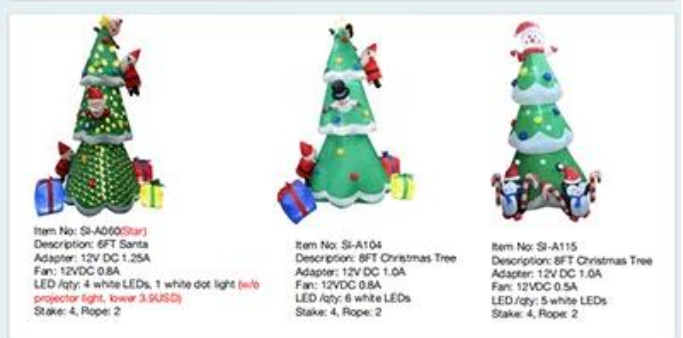

Item No: SI-A104
Description: 8FT Christmas Tree
Adapter: 12V DC 1.0A
Fan: 12VDC 0.8A
LED /qty: 6 white LEDs
Stake: 4, Rope: 2

Item No: SI-A115
Description: 8FT Christmas Tree
Adapter: 12V DC 1.0A
Fan: 12VDC 0.5A
LED /qty: 5 white LEDs
Stake: 4, Rope: 2