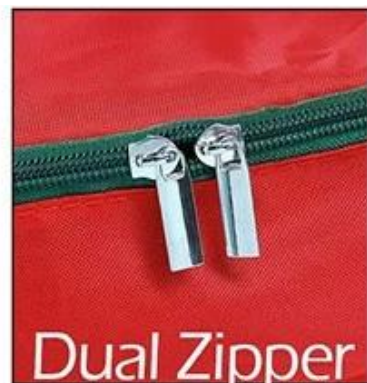

[Alibaba link](#) Christmas Storage bag

Card Slot
To Name Contents

Handles
For Easy Carrying

Dual Zipper
Durable Design

Fits up to 7.5" tree

WATERPROOF AND DURABLE

Woven polyester fabric and special waterproof and laminated resistant backing

EASY LOADING

Large zippered top opening for easy loading and unloading.

DOUBLE-STITCHED

Bound seams for added strength and high-density stitching throughout the

>>> ABOUT US

Sen Masine Christmas Arts(Shenzhen)Co., Ltd