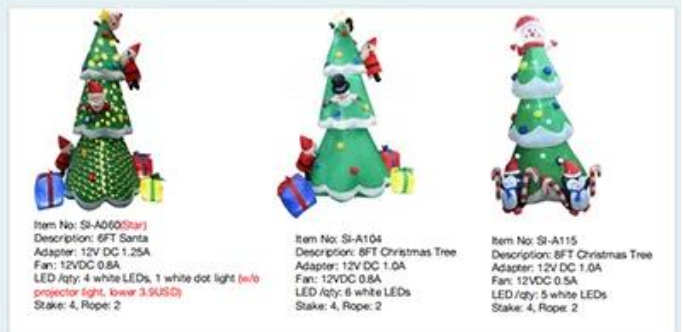

Item No: SI-A104
Description: 8FT Christmas Tree
Adapter: 12V DC 1.0A
Fan: 12VDC 0.8A
LED /qty: 6 white LEDs
Stake: 4, Rope: 2

Item No: SI-A115
Description: 8FT Christmas Tree
Adapter: 12V DC 1.0A
Fan: 12VDC 0.5A
LED /qty: 5 white LEDs
Stake: 4, Rope: 2