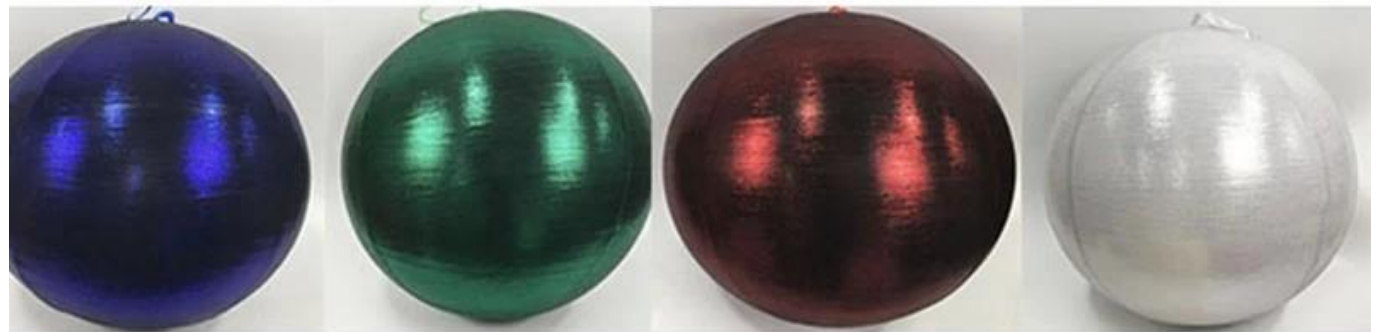

40 50 60 70 80

DIY