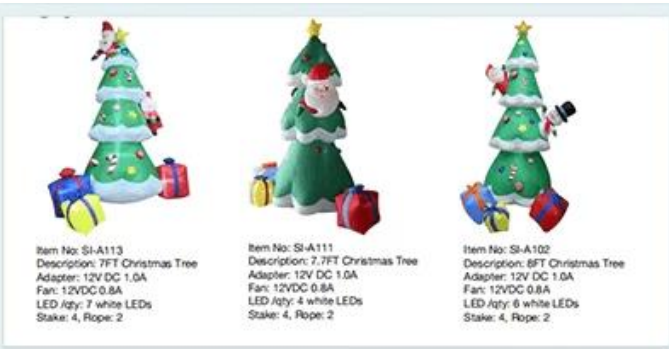

Item No:SI-B071
Description:4FT Pumpkin
Adapter:12V DC0.6A
Fan:12V DC 0.5A
LED /qty:3LEDs
Stakes:4 Ropes:2

Item No:SI-B085
Description:6FT Pumpkin
Adapter:12V DC 1.0A
Fan:12V DC 0.8A
LED /qty:3LEDs
Stakes:4 Ropes:2

Item No:SI-B086
Description:6FT Cat Pumpkin
Adapter:12V DC 1.0A
Fan:12V DC 0.8A
LED /qty:2LEDs & 2 RGB
Stakes:4 Ropes:2