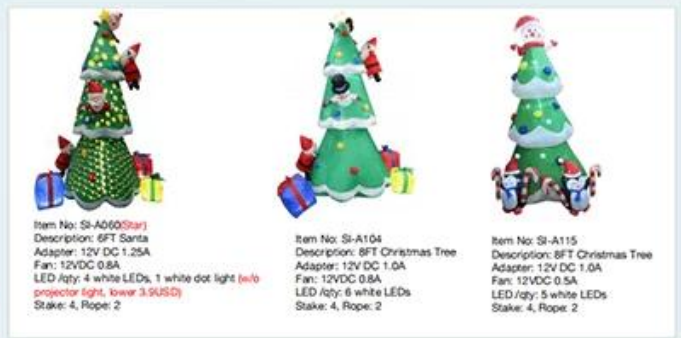

Item No: SI-A104
Description: 8FT Christmas Tree
Adapter: 12V DC 1.0A
Fan: 12VDC 0.8A
LED /qty: 6 white LEDs
Stake: 4, Rope: 2

Item No: SI-A115
Description: 8FT Christmas Tree
Adapter: 12V DC 1.0A
Fan: 12VDC 0.5A
LED /qty: 5 white LEDs
Stake: 4, Rope: 2