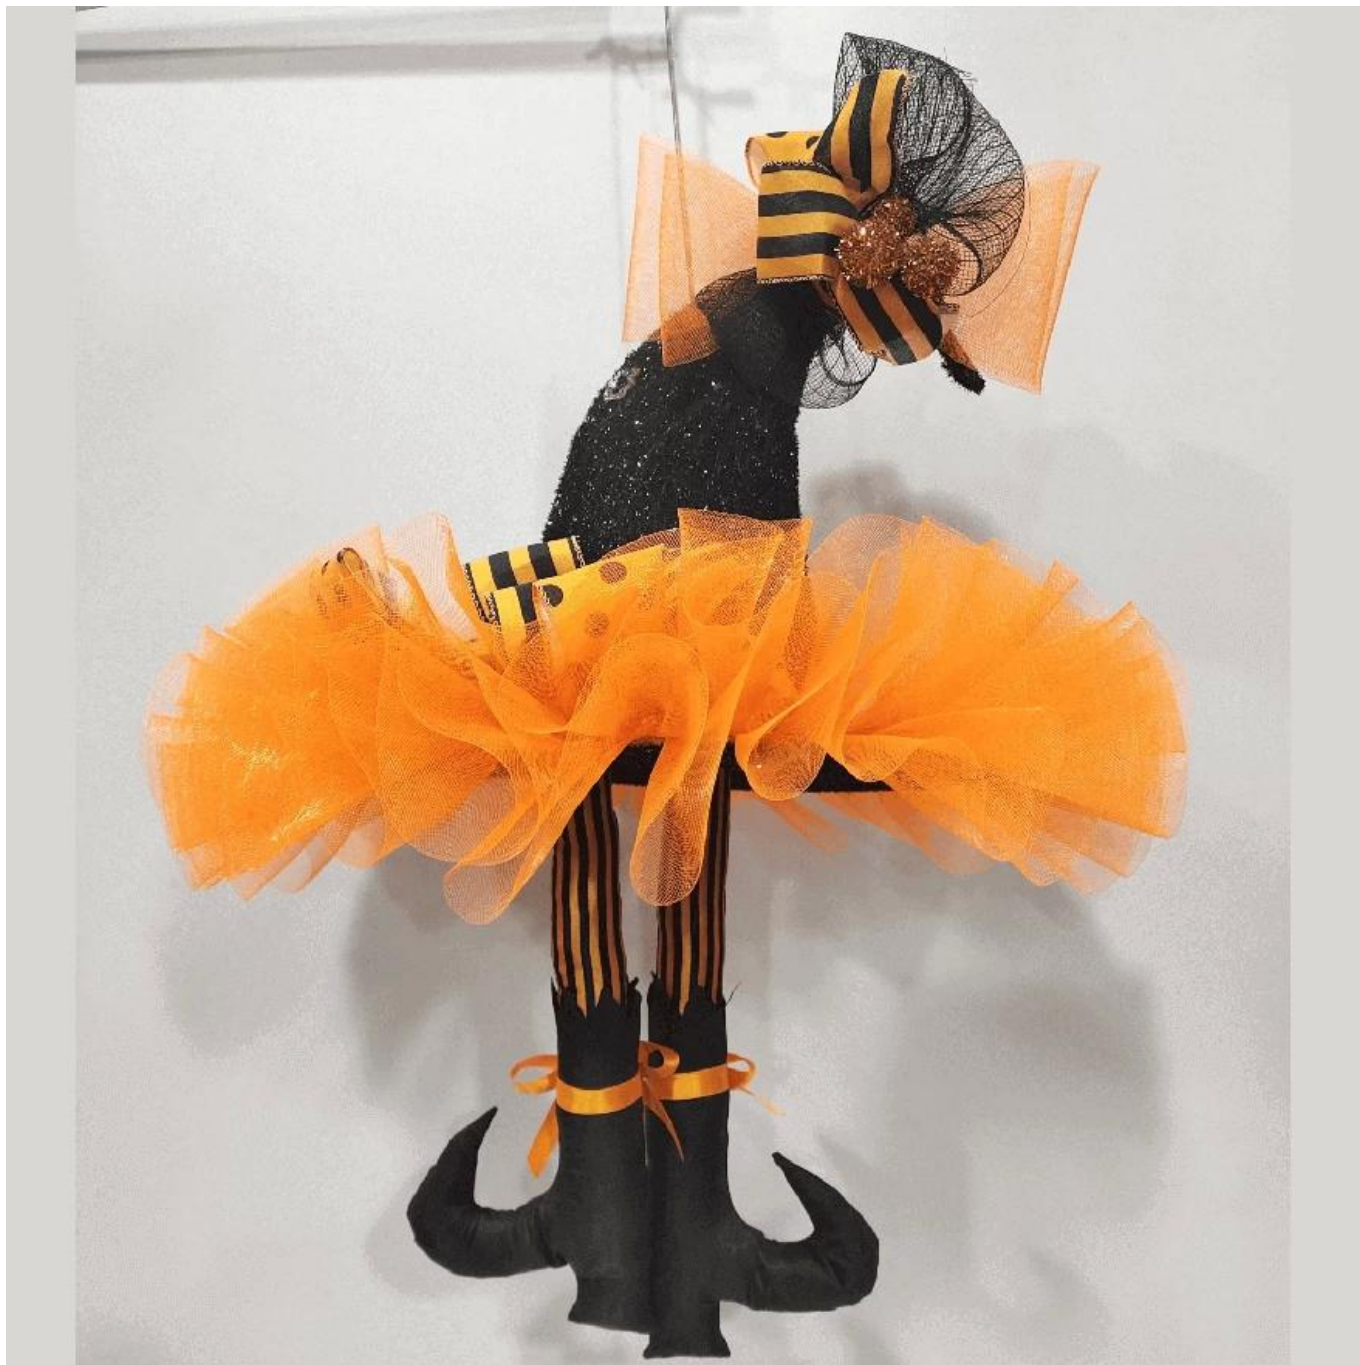

22 Inch Glitter Halloween Hat with Witch Leg Orange Mesh Front Door Home Hanging Decoration

Can be add LED Lights: The dark colors helps increase the Halloween atmosphere, multi LED lights make it visible for the Halloween night, spooky and scary enough.

Multi size: The outer diameter is about 15-30 inches, Can be applied to many places for decoration, enough as Halloween decoration for front door and wall.

DIY design customization: We can modify any ornaments according to your needs, come up with new ideas, and design new Halloween decorations☐

Please feel free to send "inquiries" for specific details at any time☐