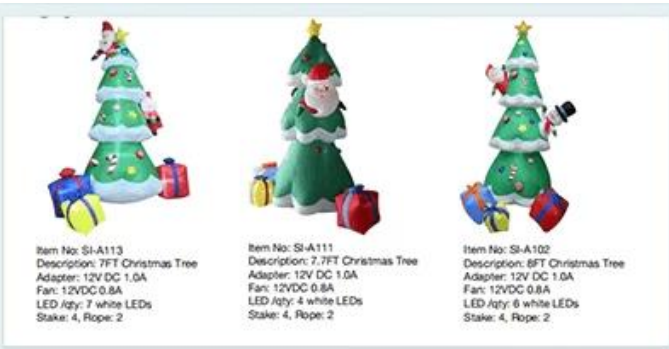

Item No: SI-A113
Description: 7FT Christmas Tree
Adapter: 12V DC 1.0A
Fan: 12VDC 0.8A
LED /qty: 1 white LEDs
Stake: 4, Rope: 2

Item No: SI-A102
Description: 8FT Christmas Tree
Adapter: 12V DC 1.0A
Fan: 12VDC 0.8A
LED /qty: 6 white LEDs
Stake: 4, Rope: 2