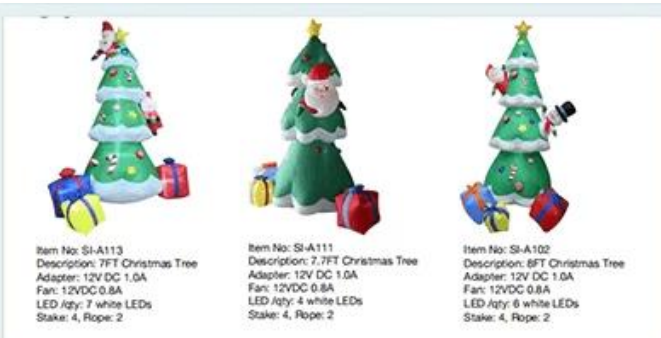

Item No:SI-B104
Description:12FT Purple Spider
Adapter:12V DC1.0A
Fan:12VDC 0.8A
LED /qty:1 white LED
Stake:4 Rope:2