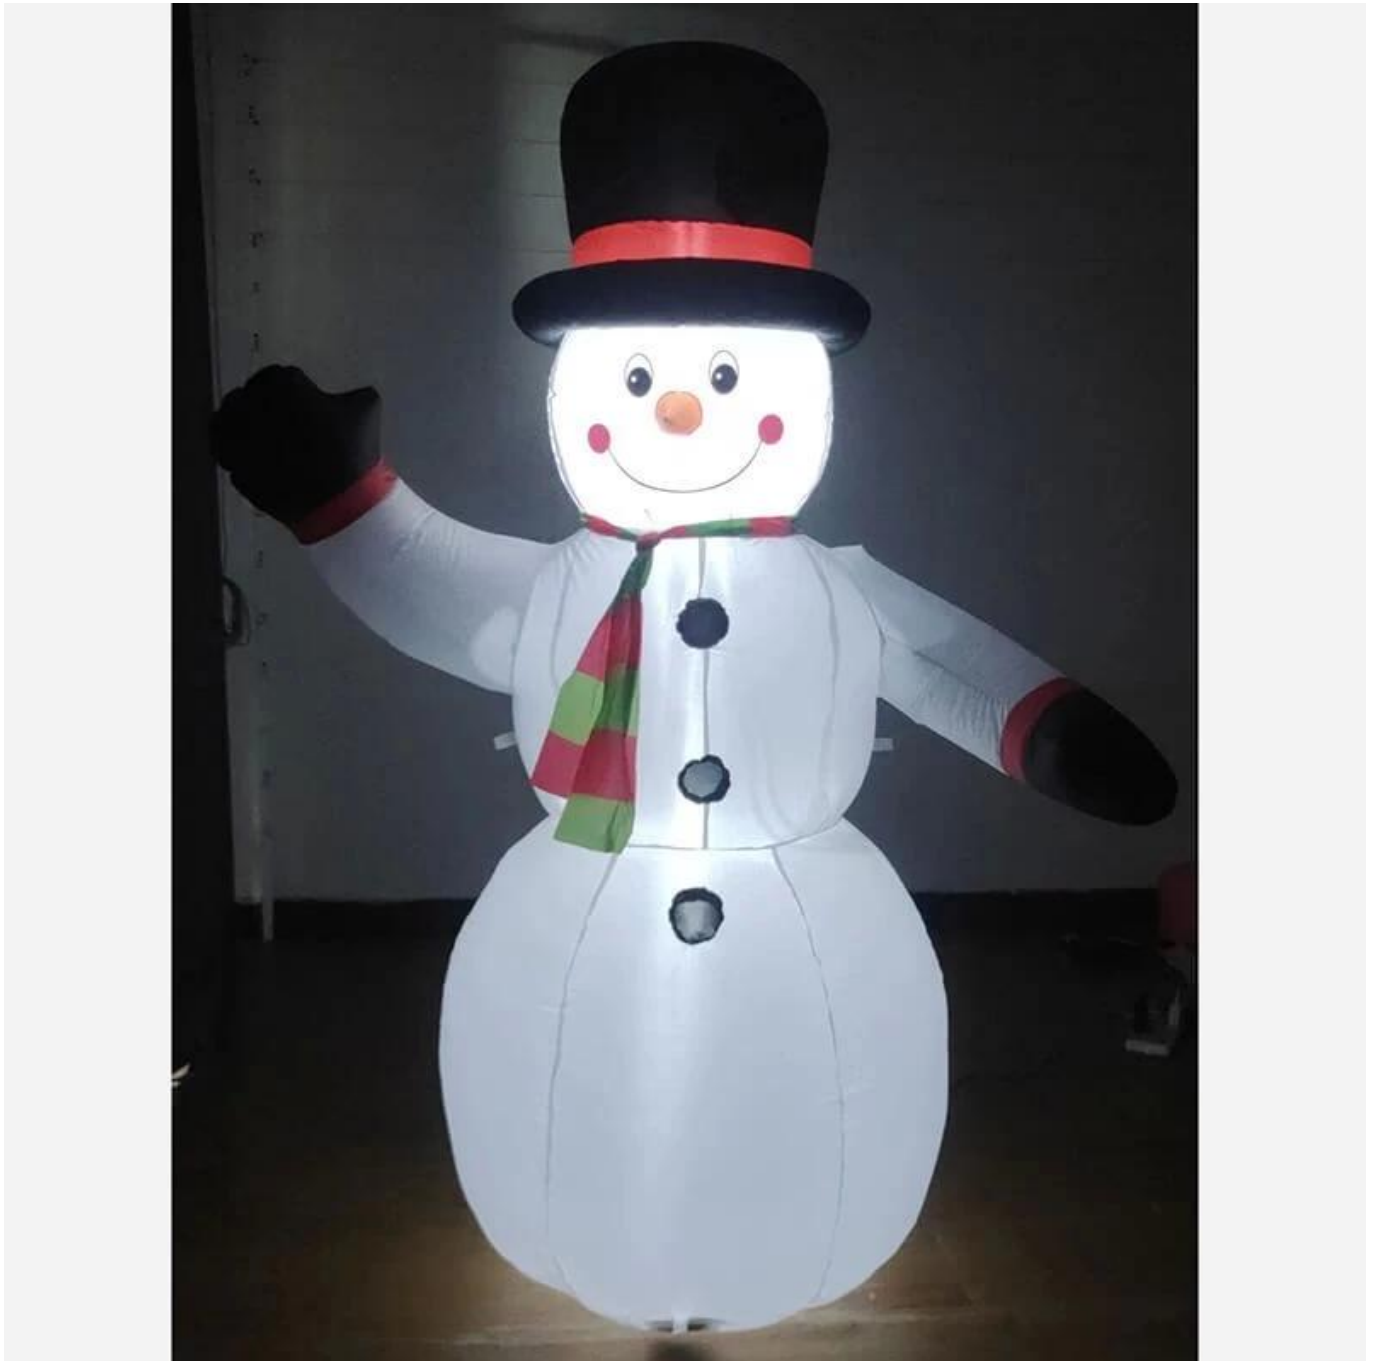

Xmas Inflatables Blow Up Yard Indoor Outdoor Festive Holiday Decoration Led Lights Christmas Inflatable Snowman

Material: 210T polyester fiber (polyester)

The finished product includes: product, fan, lamp, transformer, neutral manual, and

corresponding accessories, which can be directly plugged in for use

Protection level: IP44 for indoor and outdoor use.

6FT Snowman
Adapter: 12V DC1.0A
Fan: 12VDC 0.8A
LED /qty: 3 white LEDs
Stake: 4, Rope: 2

Please feel free to send "inquiries" for specific details at any time

Item No:SI-B107
Description:4FT Spider
Adapter:12V DC0.6A
Fan:12VDC 0.5A
LED /qty:1 white LED & Multi moving projector light(without projector light,lower 1.56USD)
Stake:4 Rope:2