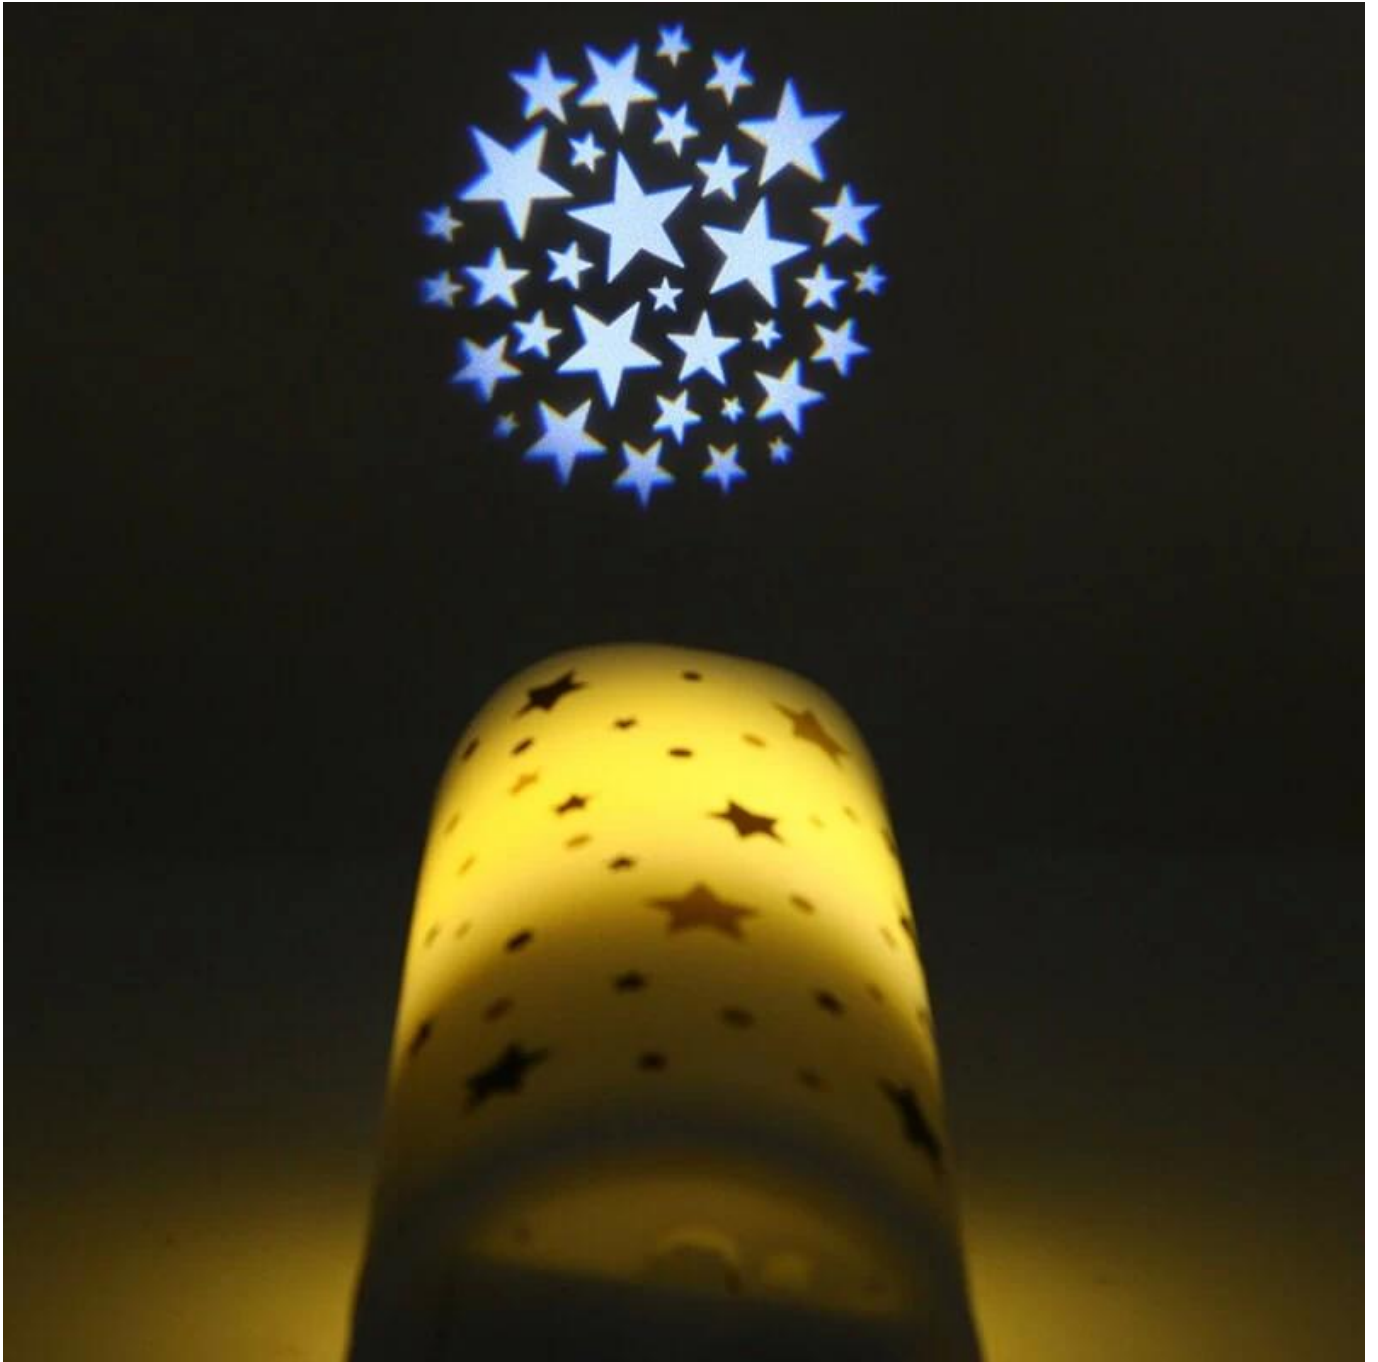

Whether you're seeking traditional decorations or want something unique and creative, Senmasine manufacturers offer an abundant selection. Let's embrace the joy and creativity of this festive season together! If you have any further questions, feel free to ask.

The following is catalog. If you would like to know more styles, please contact me