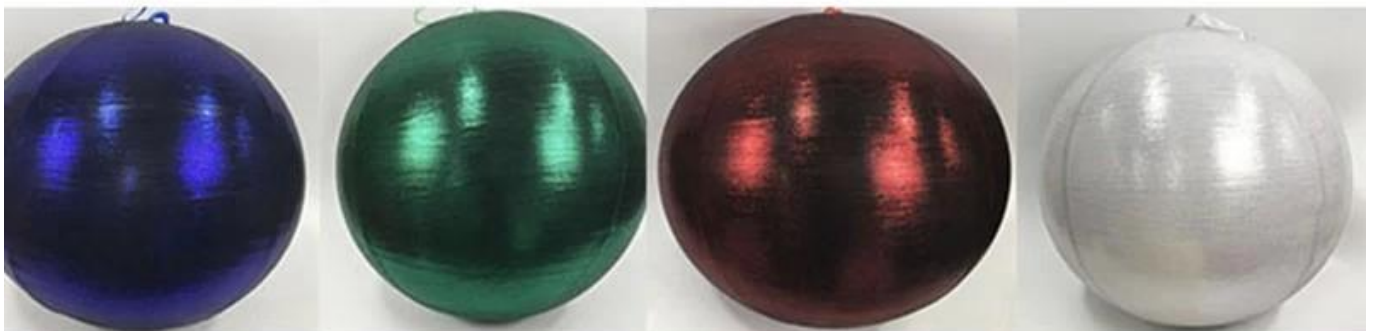

40cm 50cm 60cm 70cm 80cm Hanging Tinsel inflatable Christmas ball

DIY design customization: We can modify any ornaments according to your needs, come up with new ideas, and design new star decoration

About Ball: Shimmering tinsel fabric adds sparkle to any holiday decor, Requires air pump for proper inflation; maximum circumference when you use an air compressor or electrical pump, Recommended for decorative use only; Suitable for indoor and outdoor use

Please feel free to send "inquiries" for specific details at any time

silver Tinsel inflatable Christmas ball