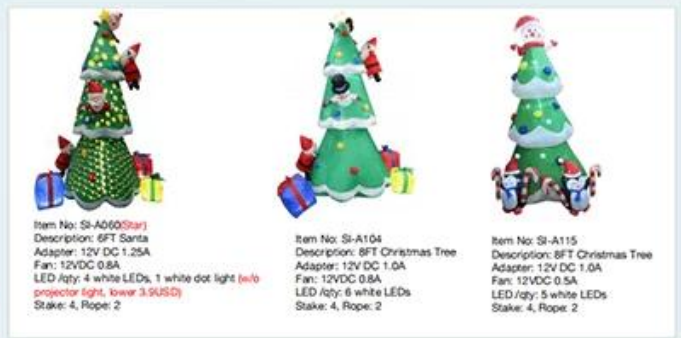

Item No:SI-A102(Star)
Description: 8FT Christmas Tree
Adapter: 12V DC 1.25A
Fan: 12VDC 0.8A
LED /qty: 3 white LEDs, 1 Projector Light
(w/o projector light, lower 3.9USD)
Stake: 4, Rope: 2

Item No: SI-A060(Star)
Description: 6FT Santa
Adapter: 12V DC 1.25A
Fan: 12VDC 0.8A
LED /qty: 4 white LEDs, 1 white dot light
(w/o projector light, lower 3.9USD)
Stake: 4, Rope: 2

Item No: SI-A104
Description: 8FT Christmas Tree
Adapter: 12V DC 1.0A
Fan: 12VDC 0.8A
LED /qty: 6 white LEDs
Stake: 4, Rope: 2

Item No: SI-A115
Description: 8FT Christmas Tree
Adapter: 12V DC 1.0A
Fan: 12VDC 0.5A
LED /qty: 5 white LEDs
Stake: 4, Rope: 2