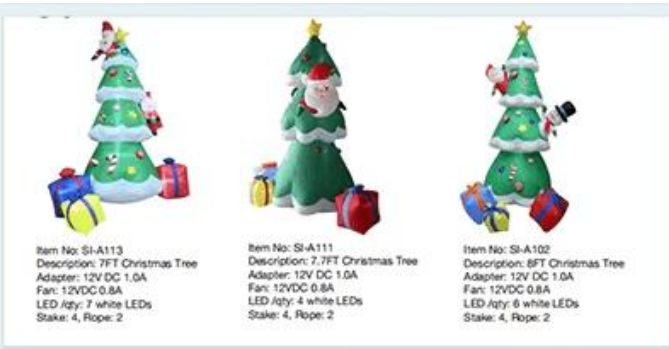

Item No:SI-B104
Description:12FT Purple Spider
Adapter:12V DC1.0A
Fan:12VDC 0.8A
LED /qty:1 white LED
Stake:4 Rope:2