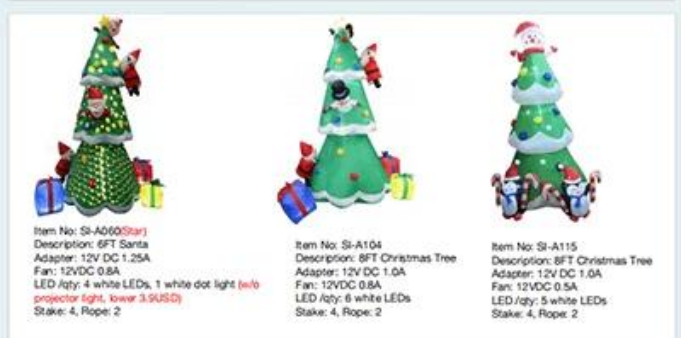

Item No: SI-A060(Star)
Description: 6FT Santa
Adapter: 12V DC 1.25A
Fan: 12VDC 0.8A
LED /qty: 4 white LEDs, 1 white dot light
(w/o projector light, lower 3.9USD)
Stake: 4, Rope: 2

Item No: SI-A104
Description: 8FT Christmas Tree
Adapter: 12V DC 1.0A
Fan: 12VDC 0.8A
LED /qty: 6 white LEDs
Stake: 4, Rope: 2

Item No: SI-A115
Description: 8FT Christmas Tree
Adapter: 12V DC 1.0A
Fan: 12VDC 0.5A
LED /qty: 5 white LEDs
Stake: 4, Rope: 2